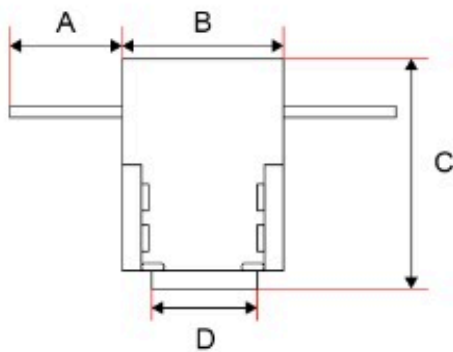

SPECIFICATION SHEET

Electrical Sdn Bhd

Series 920 Magnetic Track Rail

Type	: 4-Wire Magnetic Track Rail
Model	: 9120
Index Protection (IP)	: IP20
Material	: Aviation Aluminium-Alloy
Color	: Black (Matt)
Carton	: 5pcs

Measurement (mm)

Model	A	B	C	D	E	Meter
9120	15	28	45	15	600	0.6
	15	28	45	15	1000	1M
	15	28	45	15	1500	1.5M
	15	28	45	15	2000	2M
	15	28	45	15	3000	3M

Front View

Side View