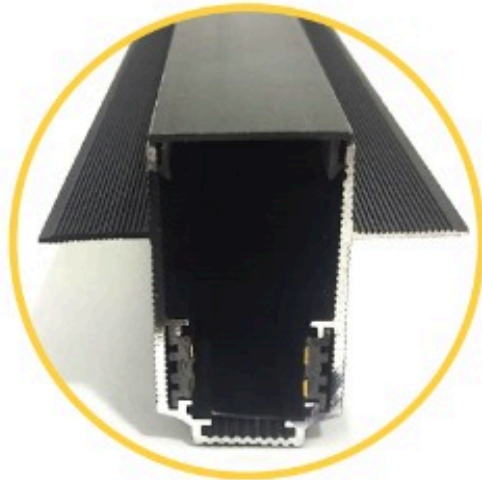

SPECIFICATION SHEET

Electrical Sdn Bhd

Series 920 Magnetic Track Rail

Type	: 4-Wire Magnetic Track Rail
Model	: 9120
Index Protection (IP)	: IP20
Material	: Aviation Aluminium-Alloy
Color	: Black (Matt)
Carton	: 5pcs

Measurement (mm)

Model	A	B	C	D	E	Meter
9120	15	28	45	15	600	0.6
	15	28	45	15	1000	1M
	15	28	45	15	1500	1.5M
	15	28	45	15	2000	2M
	15	28	45	15	3000	3M

Front View

Side View