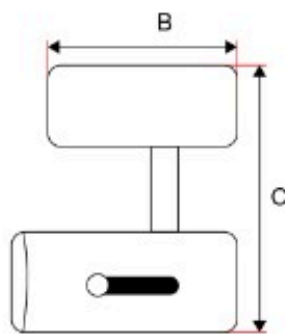

## E27 Track Holder

Type	: Track Light
Model	: E801
Holder	: E27
Casing Material	: Steel
Holder Material	: Porcelain
Color	: Black / White
Carton	: 50pcs

## Measurement (mm)

Model	A	B	C
E801	Ø52	78	130

Front View

Side View