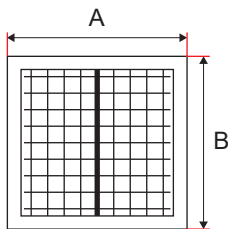

## Measurement (mm)

Model	A	B	C
Fan	305	230	390
Solar	460	350	-

Switch On/Off & Speed Adjustable

Solar Front View

Fan Front View