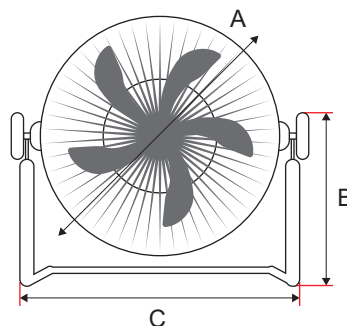

## Measurement (mm)

Model	A	B	C
Fan	305	230	390
Solar	460	350	-

Switch On/Off & Speed Adjustable

Solar Front View

Fan Front View